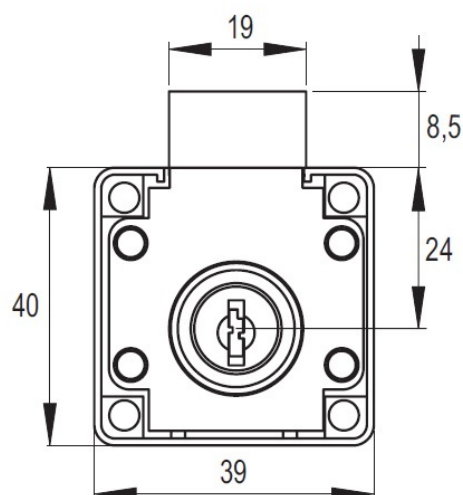

PRODUCT SHEET

Description:

Rim Lock 850, $\varnothing 19 \times 21$ mm, CPL - Zamak, HCK CPH, KA No.800

Item number:

14.01.056-5

Units	Box	Carton	HS Code	Barcode
Pcs.	12	120	8301300000	 5704866446914

SISO A/S