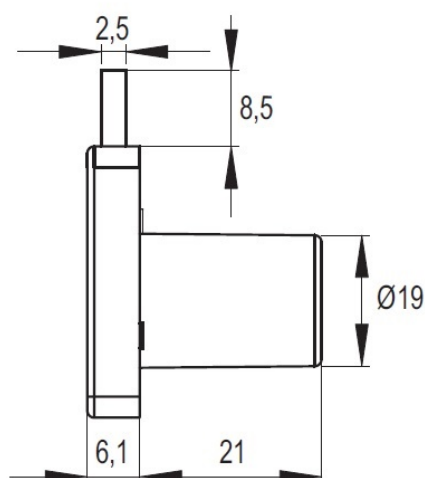

PRODUCT SHEET

Description:

Rim Lock 850, $\varnothing 19 \times 21$ mm, CPL - Zamak, HCK CPH, KA No.800

Item number:

14.01.056-5

Units	Box	Carton	HS Code	Barcode
Pcs.	12	120	8301300000	 5704866446914

SISO A/S